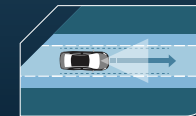

LANE KEEPING CONTROL
Assisting the driver in minimizing vehicle sway while driving in a straight line and activating the adaptive cruise control feature.