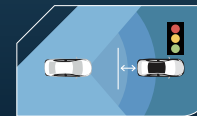

FRONT DEPARTURE ALERT
Alert driver with sound when preceding vehicle moving on traffic.